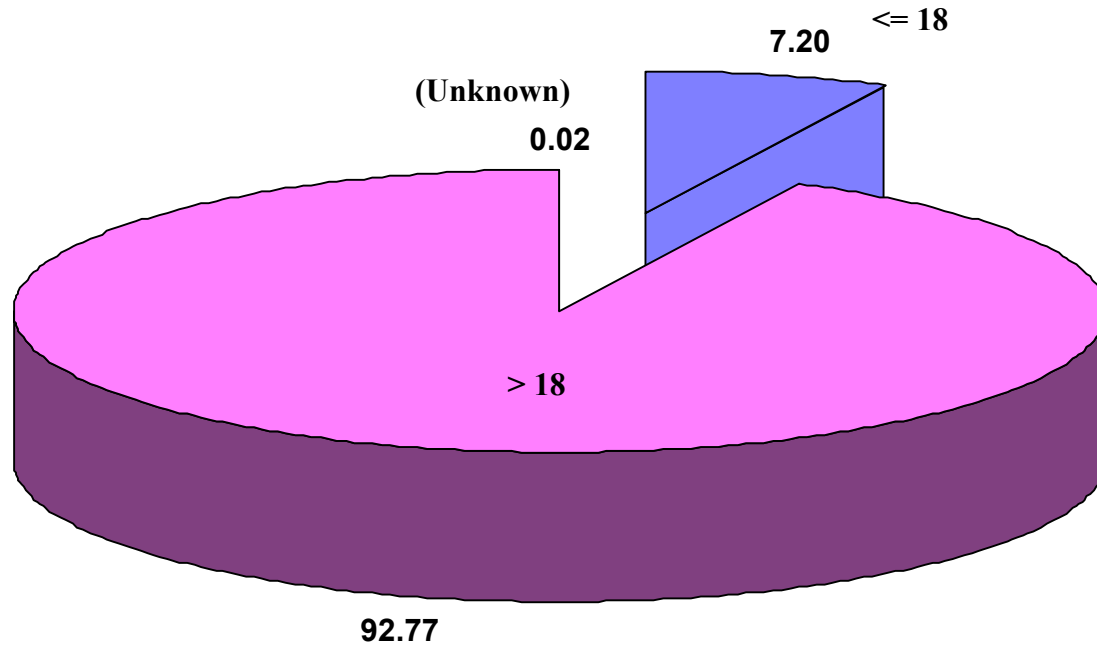

Percent of Live Births by Mother's Age
Los Angeles County, 1999

Mother's Age					
< 18		>18		Unknown	
Number	Percent	Number	Percent	Number	Percent
11,245	7.20	144,870	92.77	38	0.02

Note: Total live births in Los Angeles County, 1999 = 156,153
Source: 1999 birth records from the California Department of Health Services,
Center for Health Statistics