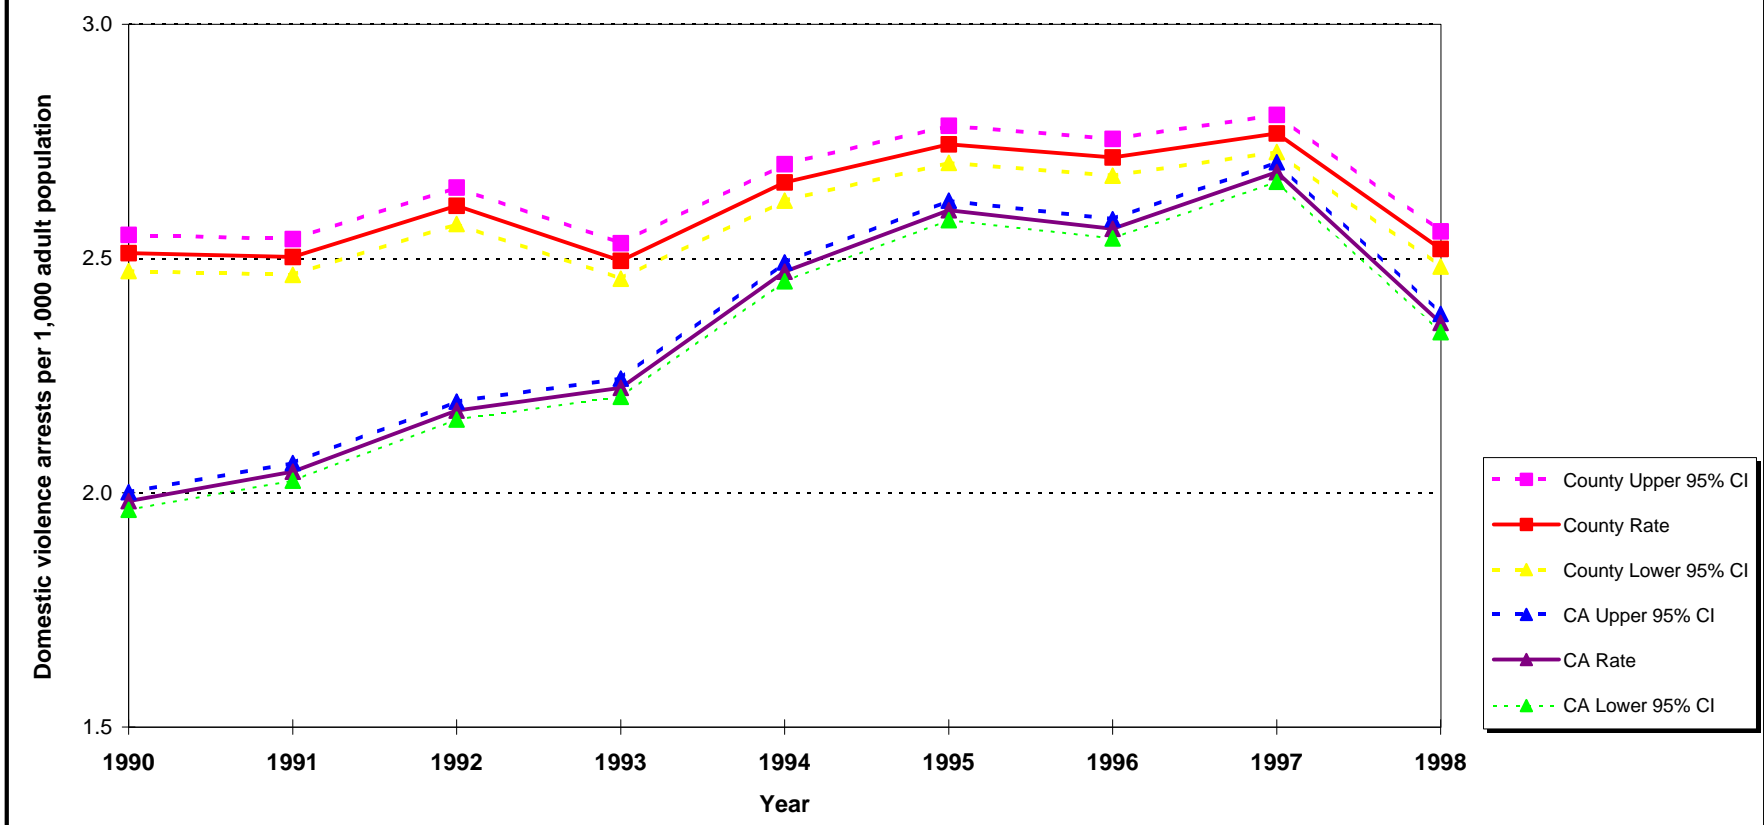

Domestic Violence Arrests per 1,000 Adult Population Ages 18 and Older California vs. Los Angeles County, 1990 - 1998

Source: Special Report, "Adult and Juvenile Arrests Reported, Arrested for PC 273.5 (Spousal Abuse) by County by Sex of Arrestee", 1990-1998, California Department of Justice, Div. of Law Enforcement, Law Enforcement Information Center.
 Denominator data: State of California, Department of Finance, 1970-2040 Race/Ethnic Population Estimates for Counties with Age and Gender Detail, Sacramento, California, December, 1998