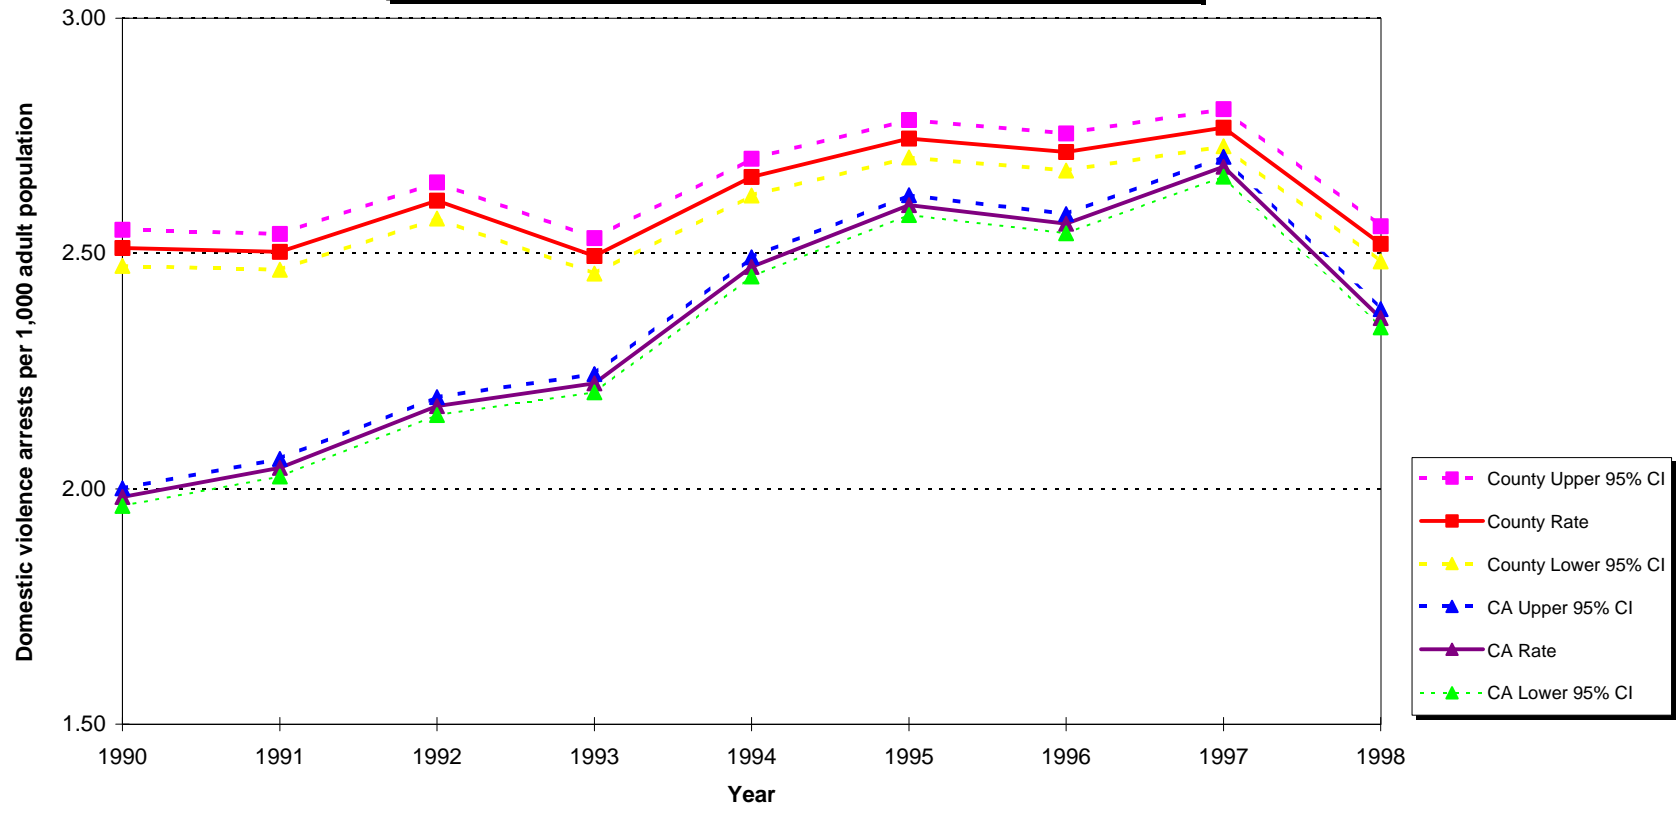

**Domestic Violence Arrests  
per 1,000 Adult Population Ages 18 and Older  
California vs. Los Angeles County, 1990 - 1998**

**Source:** Special Report, "Adult and Juvenile Arrests Reported, Arrested for PC 273.5 (Spousal Abuse) by County by Sex of Arrestee", 1990-1998, California Department of Justice, Div. of Law Enforcement, Law Enforcement Information Center.  
Denominator data: State of California, Department of Finance, 1970-2040 Race/Ethnic Population Estimates for Counties with Age and Gender Detail, Sacramento, California, December, 1998