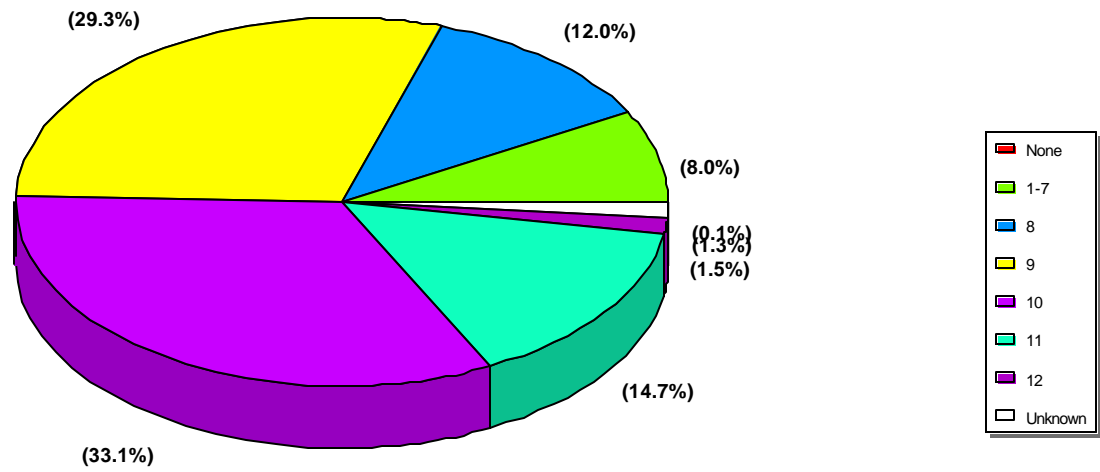

**Percent of Live Births to Mothers Less Than 17 Years Old by Years of Education**  
Los Angeles County, 1998

Years of Education															
None		1-7		8		9		10		11		12		Unknown	
Number	Percent	Number	Percent	Number	Percent	Number	Percent	Number	Percent	Number	Percent	Number	Percent	Number	Percent
4	0.11	287	8.05	427	11.97	1,044	29.28	1,181	33.12	523	14.67	52	1.46	48	1.35

Note: Total live births to mothers less than 17 years old in Los Angeles County, 1998 = 3,566  
Source: 1998 birth records from the California Department of Health Services, Center for Health Statistics