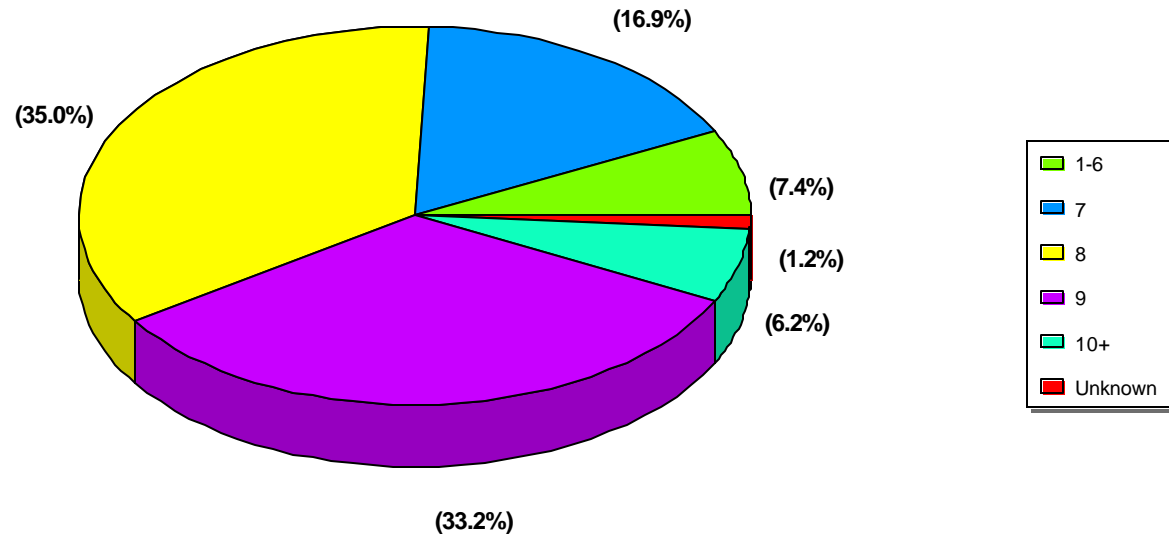

Percent of Live Births to Mothers Less Than 15 Years Old by Years of Education
Los Angeles County, 1998

Years of Education													
None		1-6		7		8		9		10 +		Unknown	
Number	Percent	Number	Percent	Number	Percent	Number	Percent	Number	Percent	Number	Percent	Number	Percent
0	0.00	25	7.42	57	16.91	118	35.01	112	33.23	21	6.23	4	1.19

Note: Total live births to mothers less than 15 years old in Los Angeles County, 1998 = 337

10+ : Those who had 10th grade education or higher (includes 8 births whose mother had higher than 10th grade education).