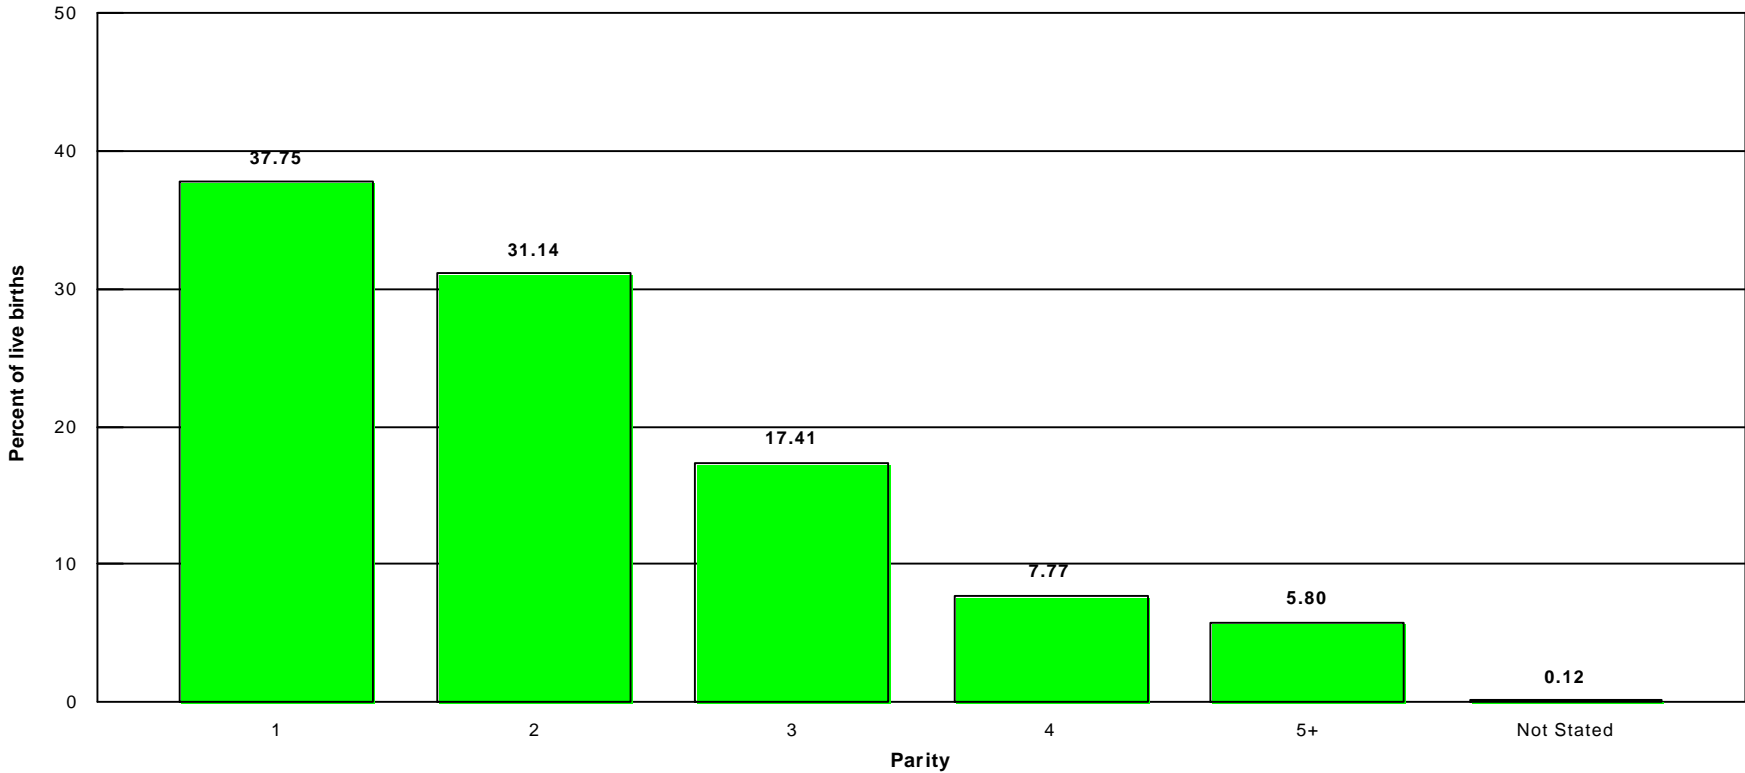

### Percent of Live Births by Parity

Los Angeles County, 1997

Parity											
1		2		3		4		5+		Not Stated	
Number	Percent	Number	Percent	Number	Percent	Number	Percent	Number	Percent	Number	Percent
61,175	37.75	50,459	31.14	28,212	17.41	12,595	7.77	9,394	5.80	201	0.12

Note: Total live births in Los Angeles County, 1997 = 162,036

Parity = number of pregnancies resulting in live births to a woman

Source: 1997 birth records from the California Department of Health Services, Center for Health Statistics